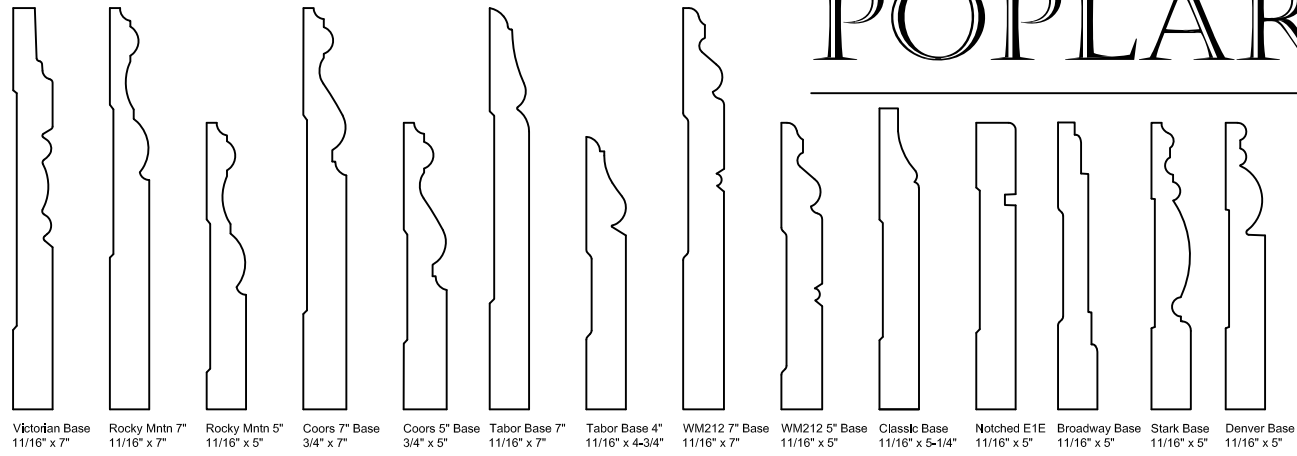

# POPLAR

Victorian Base 11/16" x 7"  
 Rocky Mntn 7" 11/16" x 7"  
 Rocky Mntn 5" 11/16" x 5"  
 Coors 7" Base 3/4" x 7"  
 Coors 5" Base 3/4" x 5"  
 Tabor Base 7" 11/16" x 7"  
 Tabor Base 4" 11/16" x 4-3/4"  
 WM212 7" Base 11/16" x 7"  
 WM212 5" Base 11/16" x 5"  
 Classic Base 11/16" x 5-1/4"  
 Notched E1E 11/16" x 5"  
 Broadway Base 11/16" x 5"  
 Stark Base 11/16" x 5"  
 Denver Base 11/16" x 5"

Victorian Case 11/16" x 5-1/8"  
 Fluted / Beaded 13/16" x 5-1/4"  
 Fluted / Beaded 13/16" x 3-1/4"  
 FB Case 3/4" x 4-1/2"  
 E2E Case 13/16" x 3-1/4"  
 Rocky Mntn 13/16" x 3-1/2"  
 Coors Case 1" x 3-1/2"  
 Tabor Case 13/16" x 3"  
 Broadway Case 3/4" x 3-1/4"  
 WM212 Case 11/16" x 3-1/4"  
 WM212 Case 11/16" x 2"  
 Stark Case 13/16" x 3-1/4"  
 Denver Case 13/16" x 3-1/4"

# KNOTTY ALDER

Coors 7" Base 3/4" x 7"  
 Coors 5" Base 3/4" x 5"  
 Tabor Base 7" 11/16" x 7"  
 Tabor Base 4" 11/16" x 4-3/4"  
 WM-530 5/8" x 5-1/4"  
 Notched E1E 11/16" x 5"  
 Coors Case 1" x 3-1/2"  
 WM-413 13/16" x 3-1/4"  
 Tabor Case 13/16" x 3"