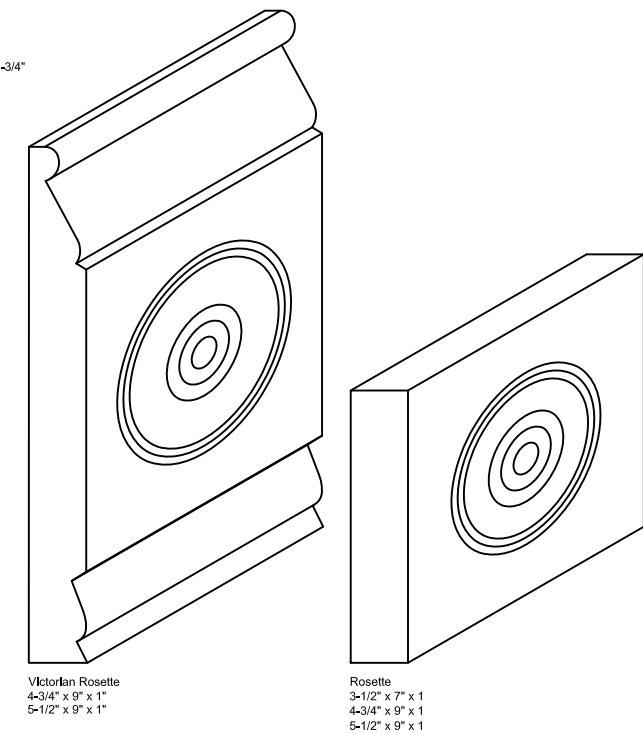

## TABOR

• DOORS • MILLWORK • HARDWARE •

OFFICE 303-534-8263 FAX 303-534-8266

Super Crown 11/16" x 7"  
 Stark Crown 11/16" x 5-5/8"  
 WM-48 9/16" x 4-1/4"  
 WM-51 9/16" x 3-1/4"  
 WM-54 9/16" x 2-1/4"  
 Classic Crown 6" 13/16" x 6-1/2"  
 Classic Crown 5" 13/16" x 5"  
 WM-50 1-1/4" x 5-1/8"  
 WM-70 9/16" x 2-3/4"

Tabor Crown 6" 13/16" x 6"  
 Tabor Crown 4" 3/4" x 4"  
 Classic Cove 4" 13/16" x 4-5/8"  
 Classic Cove 3" 3/4" x 3-7/16"

Tabor Chair Rail 11/16" x 2-3/4"  
 Stark Chair 13/16" x 2-1/2"  
 Victorian Base Cap 11/16" x 2-7/16"  
 Classic Base Cap 3/4" x 2-1/8"  
 WM-273 11/16" x 1-3/4"  
 Tabor Backband 1-1/4" x 1-1/8"  
 Classic Panel Cap 1-5/16" x 2-1/8"  
 SPM-1 13/16" x 2"  
 Door Fillet 1/2" x 1-1/4"  
 Tabor Base Shoe 1/2" x 15/16"  
 Victorian Rosette 4-3/4" x 9" x 1  
 5-1/2" x 9" x 1