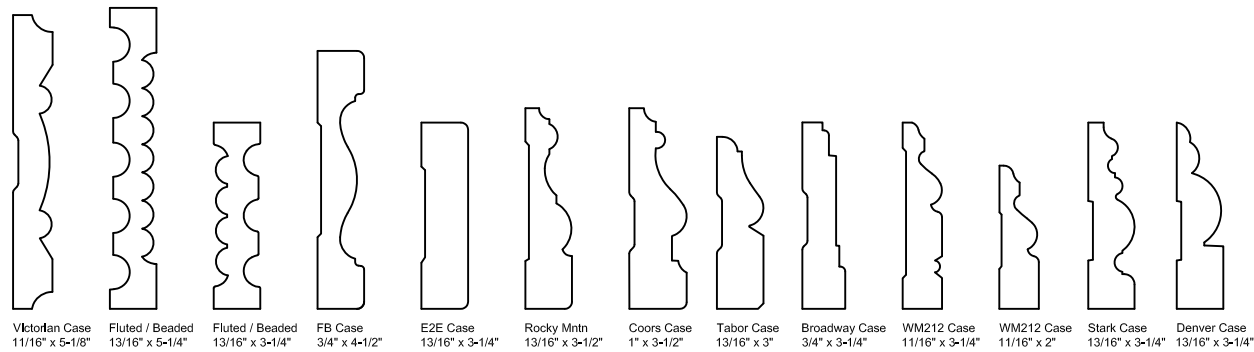

# POPLAR

Victorian Base 11/16" x 7"  
 Rocky Mntn 7" 11/16" x 7"  
 Rocky Mntn 5" 11/16" x 5"  
 Coors 7" Base 3/4" x 7"  
 Coors 5" Base 3/4" x 5"  
 Tabor Base 7" 11/16" x 7"  
 Tabor Base 4" 11/16" x 4-3/4"  
 WM212 7" Base 11/16" x 7"  
 WM212 5" Base 11/16" x 5"  
 Classic Base 11/16" x 5-1/4"  
 Notched E1E 11/16" x 5"  
 Broadway Base 11/16" x 5"  
 Stark Base 11/16" x 5"  
 Denver Base 11/16" x 5"

Victorian Case 11/16" x 5-1/8"  
 Fluted / Beaded 13/16" x 5-1/4"  
 Fluted / Beaded 13/16" x 3-1/4"  
 FB Case 3/4" x 4-1/2"  
 E2E Case 13/16" x 3-1/4"  
 Rocky Mntn 13/16" x 3-1/2"  
 Coors Case 1" x 3-1/2"  
 Tabor Case 13/16" x 3"  
 Broadway Case 3/4" x 3-1/4"  
 WM212 Case 11/16" x 3-1/4"  
 WM212 Case 11/16" x 2"  
 Stark Case 13/16" x 3-1/4"  
 Denver Case 13/16" x 3-1/4"

Victorian Plinth 5-1/2" x 9" x 1"  
 Classic Plinth 3-1/2" x 7" x 1  
 4-3/4" x 9" x 1  
 5-1/2" x 9" x 1

924 WEST 1ST AVENUE