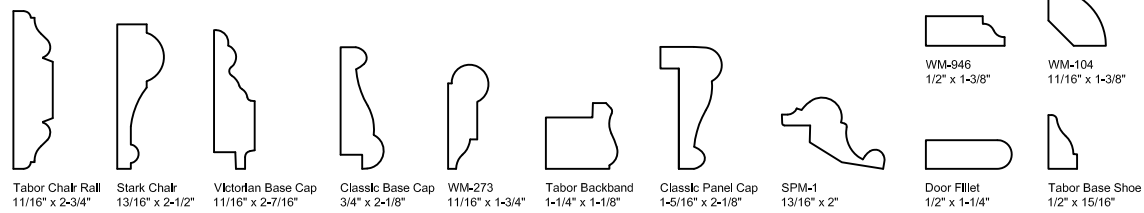

Victorian Plinth 5-1/2" x 9" x 1"  
 Classic Plinth 3-1/2" x 7" x 1  
 4-3/4" x 9" x 1  
 5-1/2" x 9" x 1

924 WEST 1ST AVENUE

## TABOR

• DOORS • MILLWORK • HARDWARE •

OFFICE 303-534-8263 FAX 303-534-8266

Super Crown 11/16" x 7"  
 Stark Crown 11/16" x 5-5/8"  
 WM-48 9/16" x 4-1/4"  
 WM-51 9/16" x 3-1/4"  
 WM-54 9/16" x 2-1/4"  
 Classic Crown 6" 13/16" x 6-1/2"  
 Classic Crown 5" 13/16" x 5"  
 WM-50 1-1/4" x 5-1/8"  
 WM-70 9/16" x 2-3/4"

Tabor Crown 6" 13/16" x 6"  
 Tabor Crown 4" 3/4" x 4"  
 Classic Cove 4" 13/16" x 4-5/8"  
 Classic Cove 3" 3/4" x 3-7/16"

Tabor Chair Rail 11/16" x 2-3/4"  
 Stark Chair 13/16" x 2-1/2"  
 Victorian Base Cap 11/16" x 2-7/16"  
 Classic Base Cap 3/4" x 2-1/8"  
 WM-273 11/16" x 1-3/4"  
 Tabor Backband 1-1/4" x 1-1/8"  
 Classic Panel Cap 1-5/16" x 2-1/8"  
 SPM-1 13/16" x 2"  
 Door Fillet 1/2" x 1-1/4"  
 Tabor Base Shoe 1/2" x 15/16"  
 Victorian Rosette 4-3/4" x 9" x 1  
 5-1/2" x 9" x 1