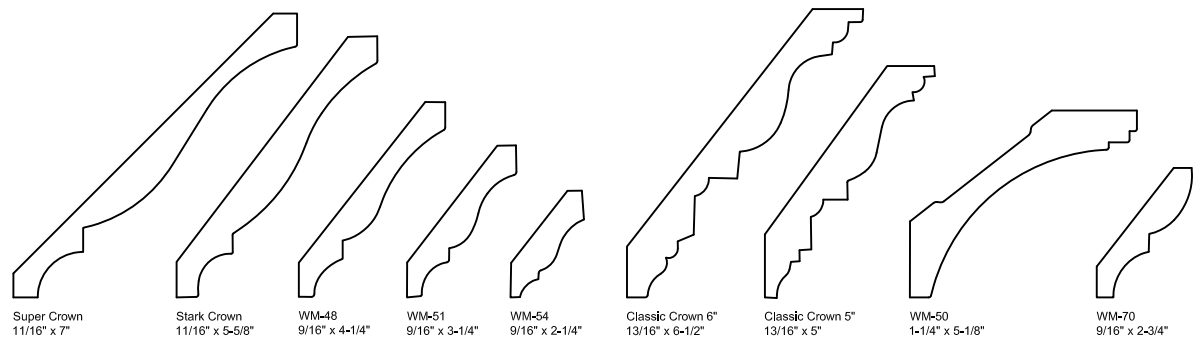

Victorian Case 11/16" x 5-1/8"
Fluted / Beaded 13/16" x 5-1/4"
Fluted / Beaded 13/16" x 3-1/4"
FB Case 3/4" x 4-1/2"
E2E Case 13/16" x 3-1/4"
Rocky Mntn 13/16" x 3-1/2"
Coors Case 1" x 3-1/2"
Tabor Case 13/16" x 3"
Broadway Case 3/4" x 3-1/4"
WM212 Case 11/16" x 3-1/4"
WM212 Case 11/16" x 2"
Stark Case 13/16" x 3-1/4"
Denver Case 13/16" x 3-1/4"