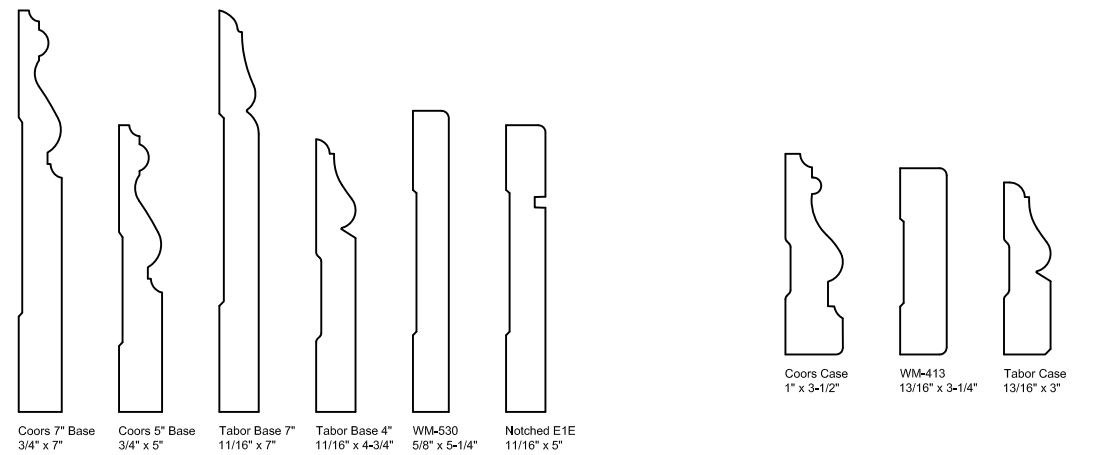

POPLAR

924 WEST 1ST AVENUE

TABOR

• DOORS • MILLWORK • HARDWARE •

OFFICE 303-534-8263 FAX 303-534-8266

PINE

ALL SOLID PINE UNLESS NOTED
SEE NOTE BELOW PROFILE

KNOTTY ALDER

S4S	POPLAR	CHERRY	MAPLE	K. ALDER	RED OAK
3/4" x 1-3/4"	●			●	●
3/4" x 2-3/4"	●				
3/4" x 3-1/2"	●	●	●	●	●
3/4" x 5-1/2"	●	●	●	●	●
3/4" x 7-1/4"	●	●	●	●	
3/4" x 9-1/4"	●			●	
3/4" x 11-1/4"	●				
1" x 3-1/2"	●				
1" x 5-1/2"	●