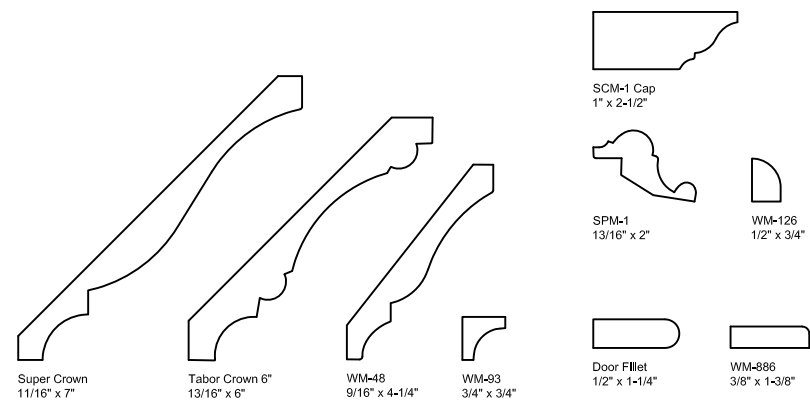

Tabor Crown 6" 13/16" x 6"  
 Tabor Crown 4" 3/4" x 4"  
 Classic Cove 4" 13/16" x 4-5/8"  
 Classic Cove 3" 3/4" x 3-7/16"

Tabor Chair Rail 11/16" x 2-3/4"  
 Stark Chair 13/16" x 2-1/2"  
 Victorian Base Cap 11/16" x 2-7/16"  
 Classic Base Cap 3/4" x 2-1/8"  
 WM-273 11/16" x 1-3/4"  
 Tabor Backband 1-1/4" x 1-1/8"  
 Classic Panel Cap 1-5/16" x 2-1/8"  
 SPM-1 13/16" x 2"  
 Door Fillet 1/2" x 1-1/4"  
 Tabor Base Shoe 1/2" x 15/16"  
 Victorian Rosette 4-3/4" x 9" x 1  
 5-1/2" x 9" x 1

# PINE

ALL SOLID PINE UNLESS NOTED  
 SEE NOTE BELOW PROFILE

WM-530 5/8" x 5-1/4"  
 WM-684 9/16" x 5-1/4" \*FJ PRIMED\*  
 WM-618 9/16" x 5"  
 WM-620 9/16" x 4-1/4" \*FJ PINE\*  
 WM-623 9/16" x 3-1/4"  
 WM-811 9/16" x 4-1/2"  
 WM-952 1/2" x 4-1/2"  
 WM-852 9/16" x 3-1/4"  
 WM-411 11/16" x 3-1/4"  
 WM-683 5/8" x 3-1/4"  
 WM-387 5/8" x 2-1/4"  
 WM-346 9/16" x 2-1/4"  
 WM-74 9/16" x 1-3/4"  
 WM-93 3/4" x 3/4"  
 9/16" Double Beaded Ceiling 9/16" x 3-3/8" \*D-PINE\* \*#2 PINE\*  
 WM-180 1-1/4" x 2"  
 WM-292 9/16" x 1-1/8"  
 WM-165 5/8" x 1-1/8" \*SPM-5\*  
 WM-186 7/16" x 1-3/16" \*WS-1\*  
 WM-287 11/16" x 1-5/16" \*DM-7\*  
 WM-205 1-1/8" x 1-1/8"  
 WM-886 3/8" x 1-3/8"  
 WM-120 1/2" x 1"

# KNOTTY ALDER

Coors 7" Base 3/4" x 7"  
 Coors 5" Base 3/4" x 5"  
 Tabor Base 7" 11/16" x 7"  
 Tabor Base 4" 11/16" x 4-3/4"  
 WM-530 5/8" x 5-1/4"  
 Notched E1E 11/16" x 5"  
 Coors Case 1" x 3-1/2"  
 WM-413 13/16" x 3-1/4"  
 Tabor Case 13/16" x 3"

Super Crown 11/16" x 7"  
 Tabor Crown 6" 13/16" x 6"  
 WM-48 9/16" x 4-1/4"  
 WM-93 3/4" x 3/4"  
 SCM-1 Cap 1" x 2-1/2"  
 SPM-1 13/16" x 2"  
 Door Fillet 1/2" x 1-1/4"  
 WM-126 1/2" x 3/4"  
 WM-886 3/8" x 1-3/8"