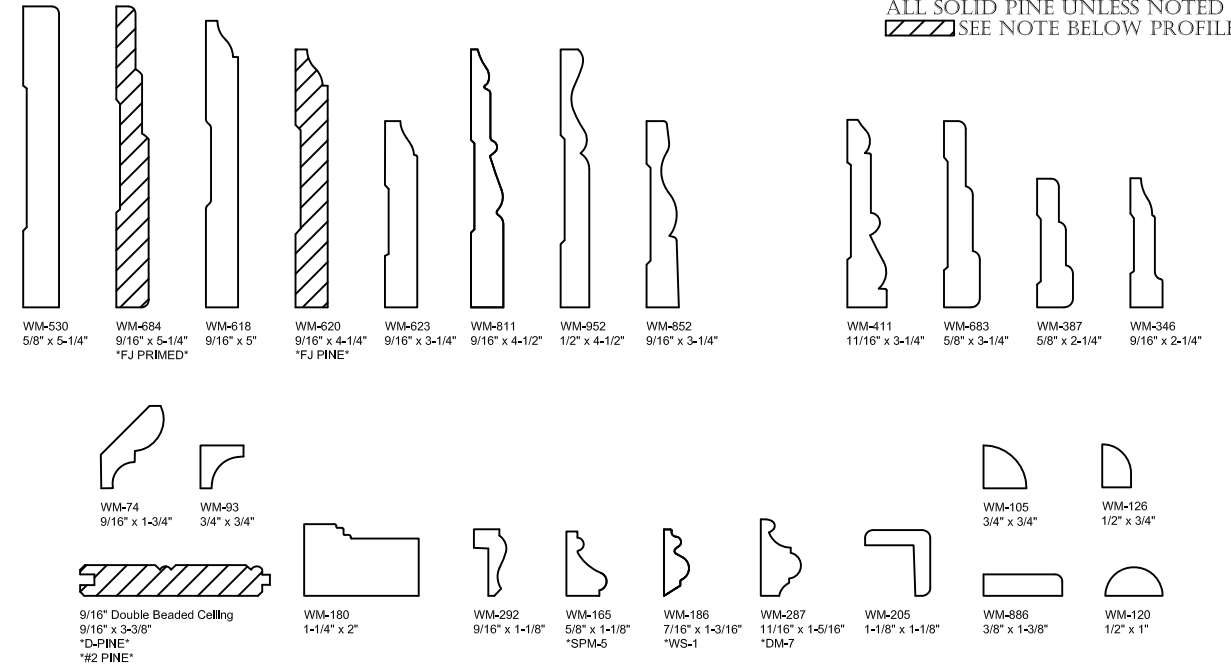

Tabor Crown 6" 13/16" x 6"  
 Tabor Crown 4" 3/4" x 4"  
 Classic Cove 4" 13/16" x 4-5/8"  
 Classic Cove 3" 3/4" x 3-7/16"

Tabor Chair Rail 11/16" x 2-3/4"  
 Stark Chair 13/16" x 2-1/2"  
 Victorian Base Cap 11/16" x 2-7/16"  
 Classic Base Cap 3/4" x 2-1/8"  
 WM-273 11/16" x 1-3/4"  
 Tabor Backband 1-1/4" x 1-1/8"  
 Classic Panel Cap 1-5/16" x 2-1/8"  
 SPM-1 13/16" x 2"  
 Door Fillet 1/2" x 1-1/4"  
 Tabor Base Shoe 1/2" x 15/16"  
 Victorian Rosette 4-3/4" x 9" x 1  
 5-1/2" x 9" x 1

# PINE

ALL SOLID PINE UNLESS NOTED  
 SEE NOTE BELOW PROFILE

WM-530 5/8" x 5-1/4"  
 WM-684 9/16" x 5-1/4" \*FJ PRIMED\*  
 WM-618 9/16" x 5"  
 WM-620 9/16" x 4-1/4" \*FJ PINE\*  
 WM-623 9/16" x 3-1/4"  
 WM-811 9/16" x 4-1/2"  
 WM-952 1/2" x 4-1/2"  
 WM-852 9/16" x 3-1/4"  
 WM-411 11/16" x 3-1/4"  
 WM-683 5/8" x 3-1/4"  
 WM-387 5/8" x 2-1/4"  
 WM-346 9/16" x 2-1/4"  
 WM-74 9/16" x 1-3/4"  
 WM-93 3/4" x 3/4"  
 9/16" Double Beaded Ceiling 9/16" x 3-3/8" \*D-PINE\* \*#2 PINE\*  
 WM-180 1-1/4" x 2"  
 WM-292 9/16" x 1-1/8"  
 WM-165 5/8" x 1-1/8" \*SPM-5\*  
 WM-186 7/16" x 1-3/16" \*WS-1\*  
 WM-287 11/16" x 1-5/16" \*DM-7\*  
 WM-205 1-1/8" x 1-1/8"  
 WM-886 3/8" x 1-3/8"  
 WM-120 1/2" x 1"