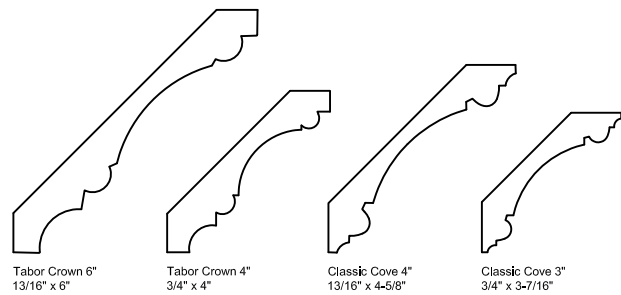

# POPLAR

Victorian Base 11/16" x 7"  
 Rocky Mntn 7" 11/16" x 7"  
 Rocky Mntn 5" 11/16" x 5"  
 Coors 7" Base 3/4" x 7"  
 Coors 5" Base 3/4" x 5"  
 Tabor Base 7" 11/16" x 7"  
 Tabor Base 4" 11/16" x 4-3/4"  
 WM212 7" Base 11/16" x 7"  
 WM212 5" Base 11/16" x 5"  
 Classic Base 11/16" x 5-1/4"  
 Notched E1E 11/16" x 5"  
 Broadway Base 11/16" x 5"  
 Stark Base 11/16" x 5"  
 Denver Base 11/16" x 5"

Victorian Case 11/16" x 5-1/8"  
 Fluted / Beaded 13/16" x 5-1/4"  
 Fluted / Beaded 13/16" x 3-1/4"  
 FB Case 3/4" x 4-1/2"  
 E2E Case 13/16" x 3-1/4"  
 Rocky Mntn 13/16" x 3-1/2"  
 Coors Case 1" x 3-1/2"  
 Tabor Case 13/16" x 3"  
 Broadway Case 3/4" x 3-1/4"  
 WM212 Case 11/16" x 3-1/4"  
 WM212 Case 11/16" x 2"  
 Stark Case 13/16" x 3-1/4"  
 Denver Case 13/16" x 3-1/4"

Victorian Plinth 5-1/2" x 9" x 1"  
 Classic Plinth 3-1/2" x 7" x 1  
 4-3/4" x 9" x 1  
 5-1/2" x 9" x 1

924 WEST 1ST AVENUE

## TABOR

• DOORS • MILLWORK • HARDWARE •

OFFICE 303-534-8263 FAX 303-534-8266

Super Crown 11/16" x 7"  
 Stark Crown 11/16" x 5-5/8"  
 WM-48 9/16" x 4-1/4"  
 WM-51 9/16" x 3-1/4"  
 WM-54 9/16" x 2-1/4"  
 Classic Crown 6" 13/16" x 6-1/2"  
 Classic Crown 5" 13/16" x 5"  
 WM-50 1-1/4" x 5-1/8"  
 WM-70 9/16" x 2-3/4"